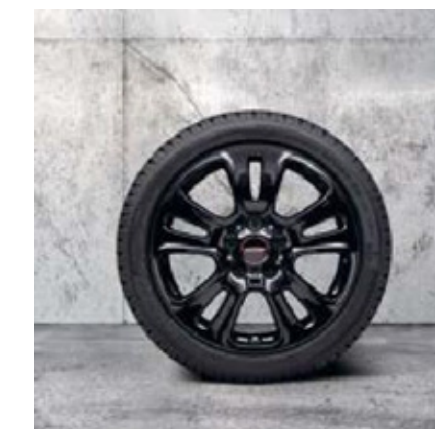

JCW DOUBLE SPOKE

Colore: Jet Black Uni
Misura: 185/50R17 86H XL
Pneumatici: Dunlop SP Winter Sport 3D ROF
Runflat: Sì
Styling n°: 510

Tutte le ruote complete invernali originali MINI comprendono pneumatici stellati. Sono sviluppati in collaborazione con i più importanti produttori di pneumatici e messi a punto specificamente per i diversi modelli MINI.